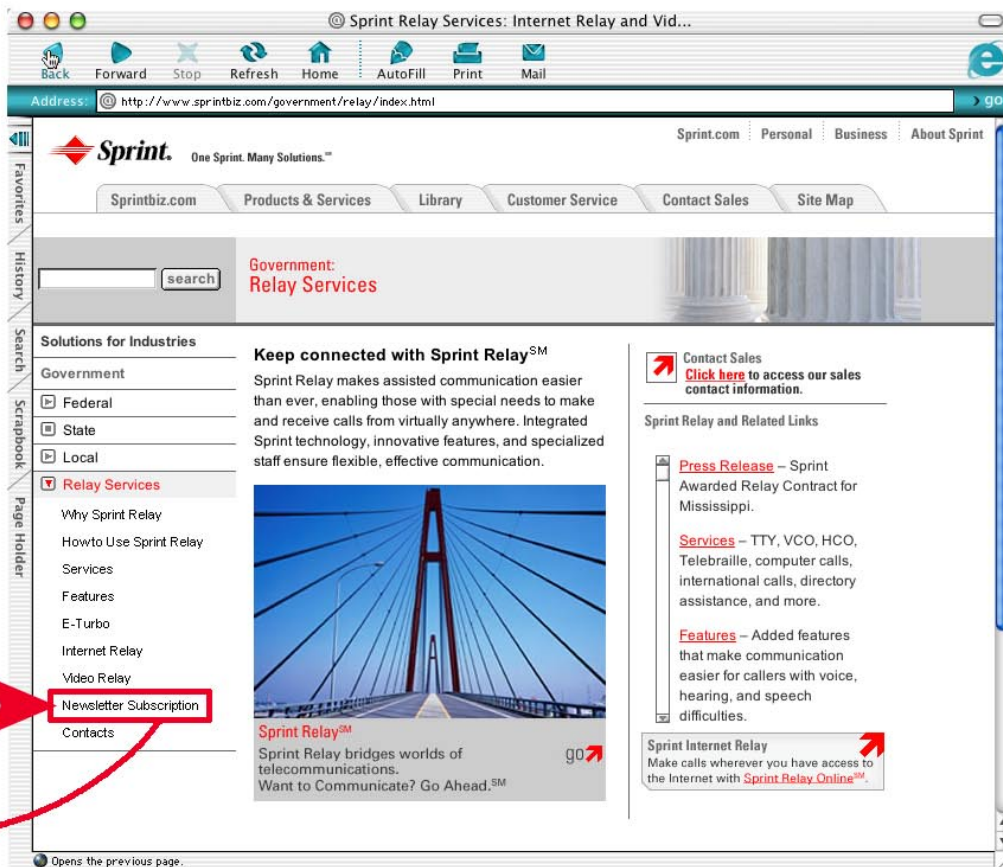

www.sprint.com/relay takes you to this page.

Under Relay Services you select Newsletter Subscription

That brings you to this page.

here you select newsletter subscription link.

Newsletter subscription Link

Newsletter online Link

Brings pop up window similar to this